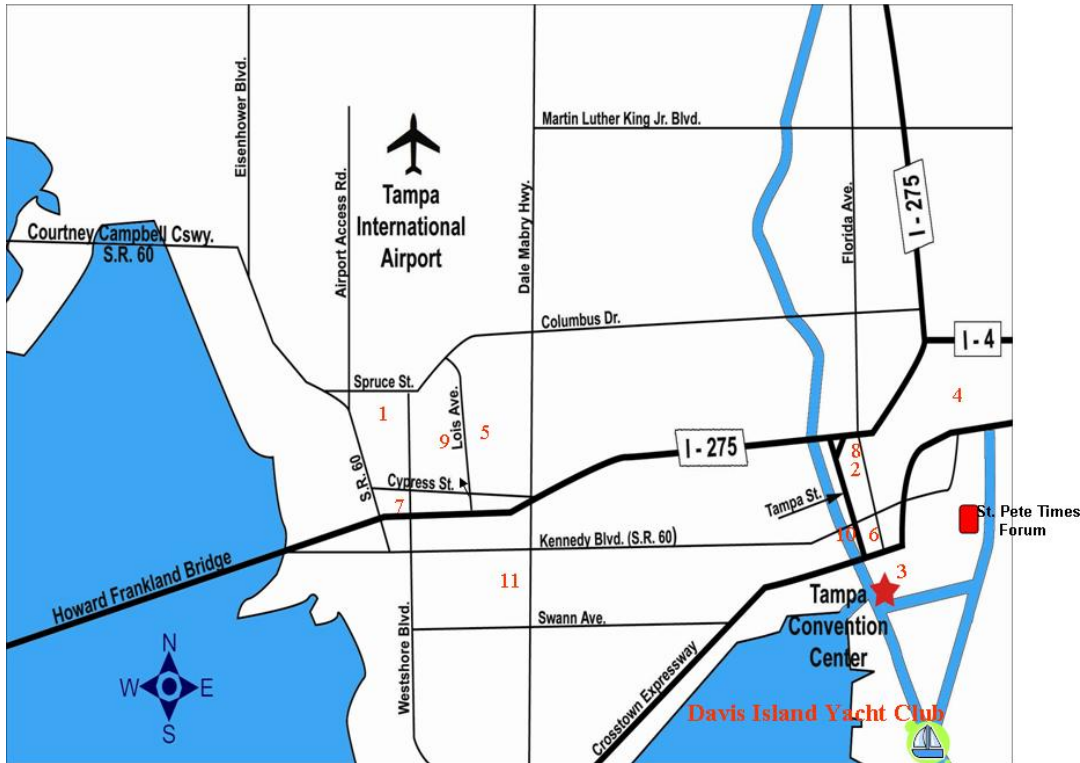

Hotel Referral List

Davis Island Yacht Club
1315 Severn Avenue
Tampa, FL 33606
Phone: 813.251.1158 | Fax: 813.251.2649
email: diyc@diyc.org

Rate Category:

\$ = \$90.00 - \$120.00

\$\$ = \$121.00 - \$170.00

1. Hyatt Place Airport Westshore

4811 W. Main St.

Tampa, FL 33607

(813) 282-1037

\$\$ Price Range

<http://www.amerisuites.com/reservations/locationdetail.asp?facid=4069>

2. Courtyard by Marriott Downtown Tampa